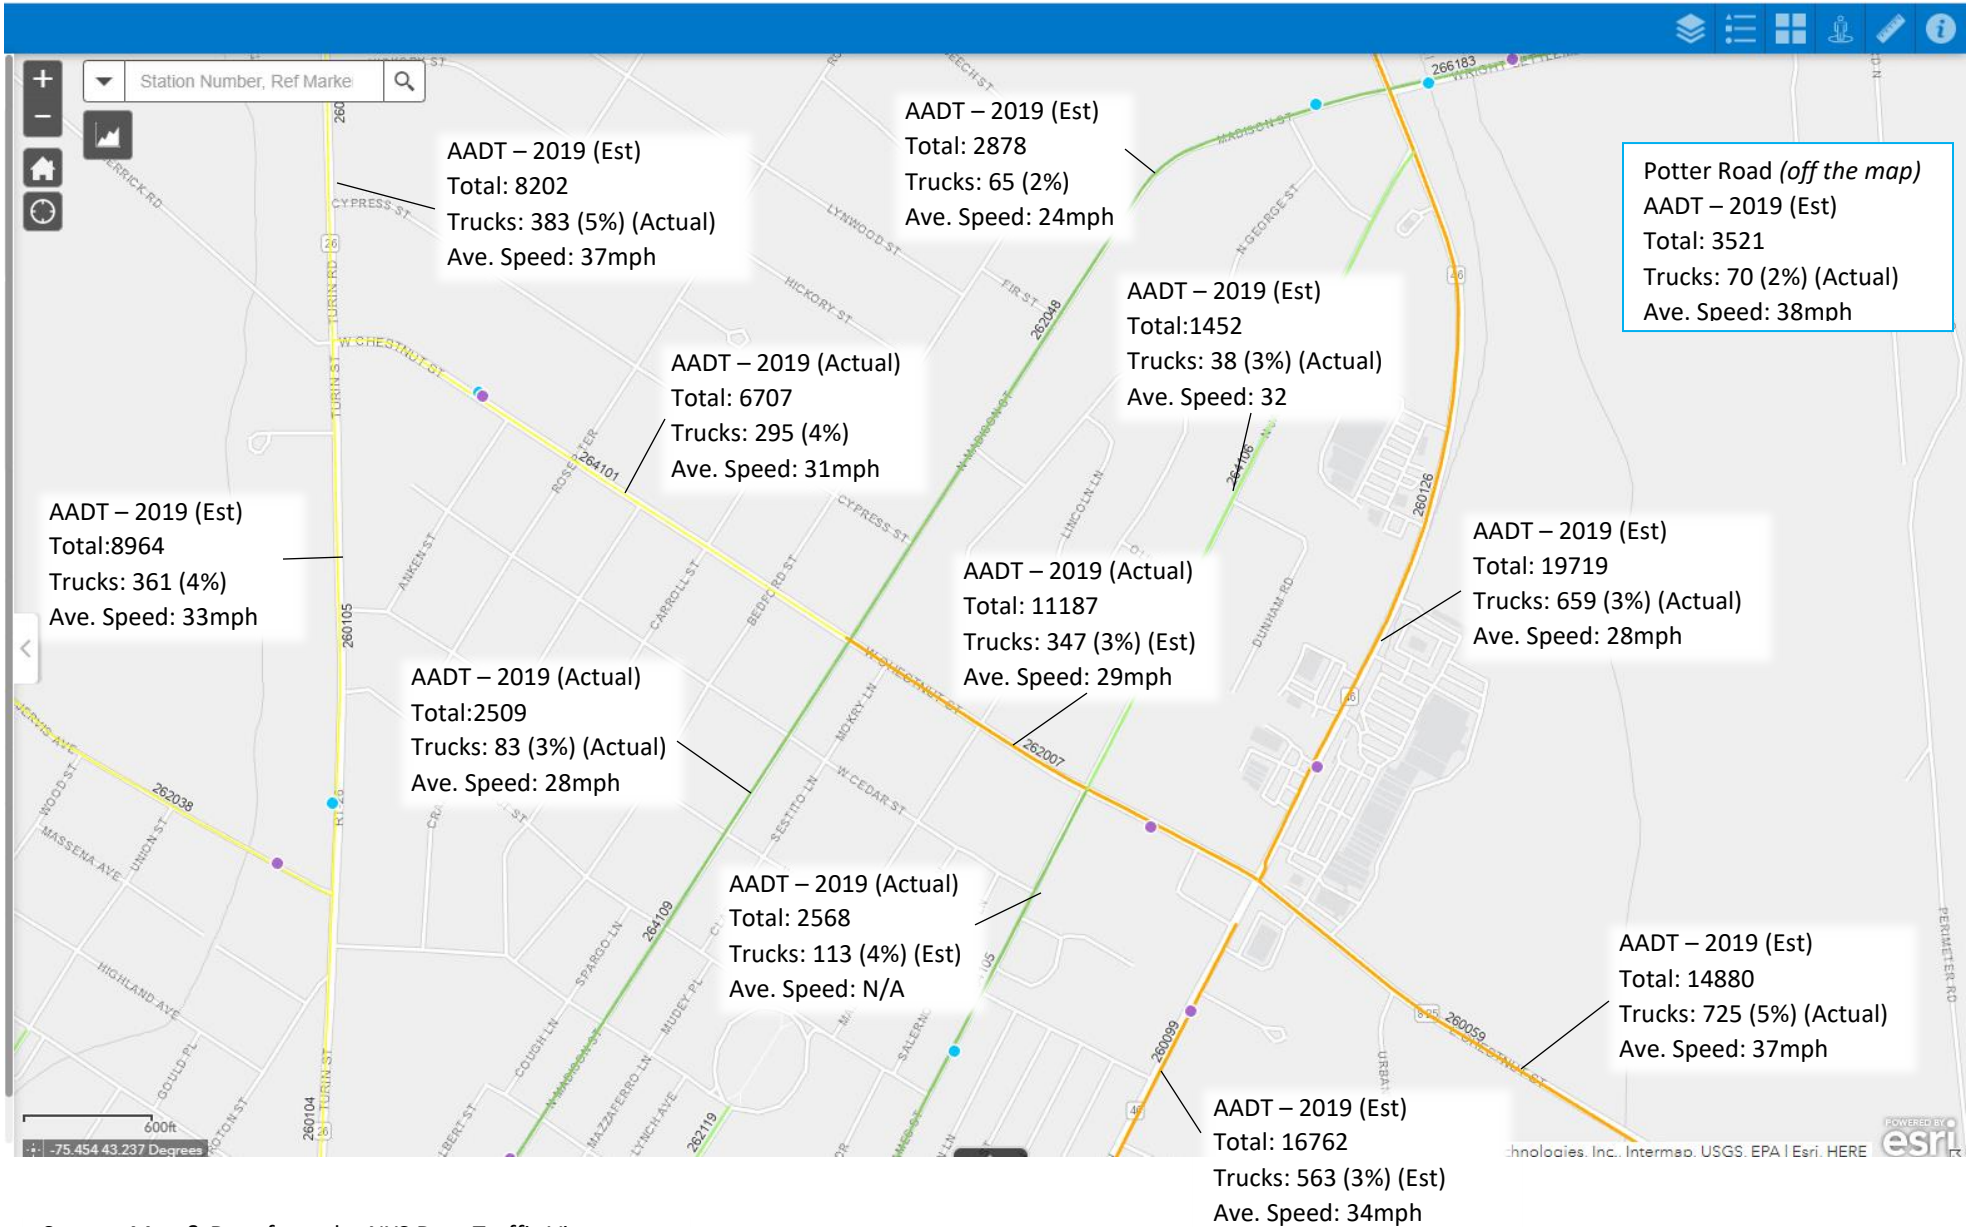

NYS Traffic Data Viewer – Chestnut Street Area Statistics

Source: Map & Data from the NYS Data Traffic Viewer