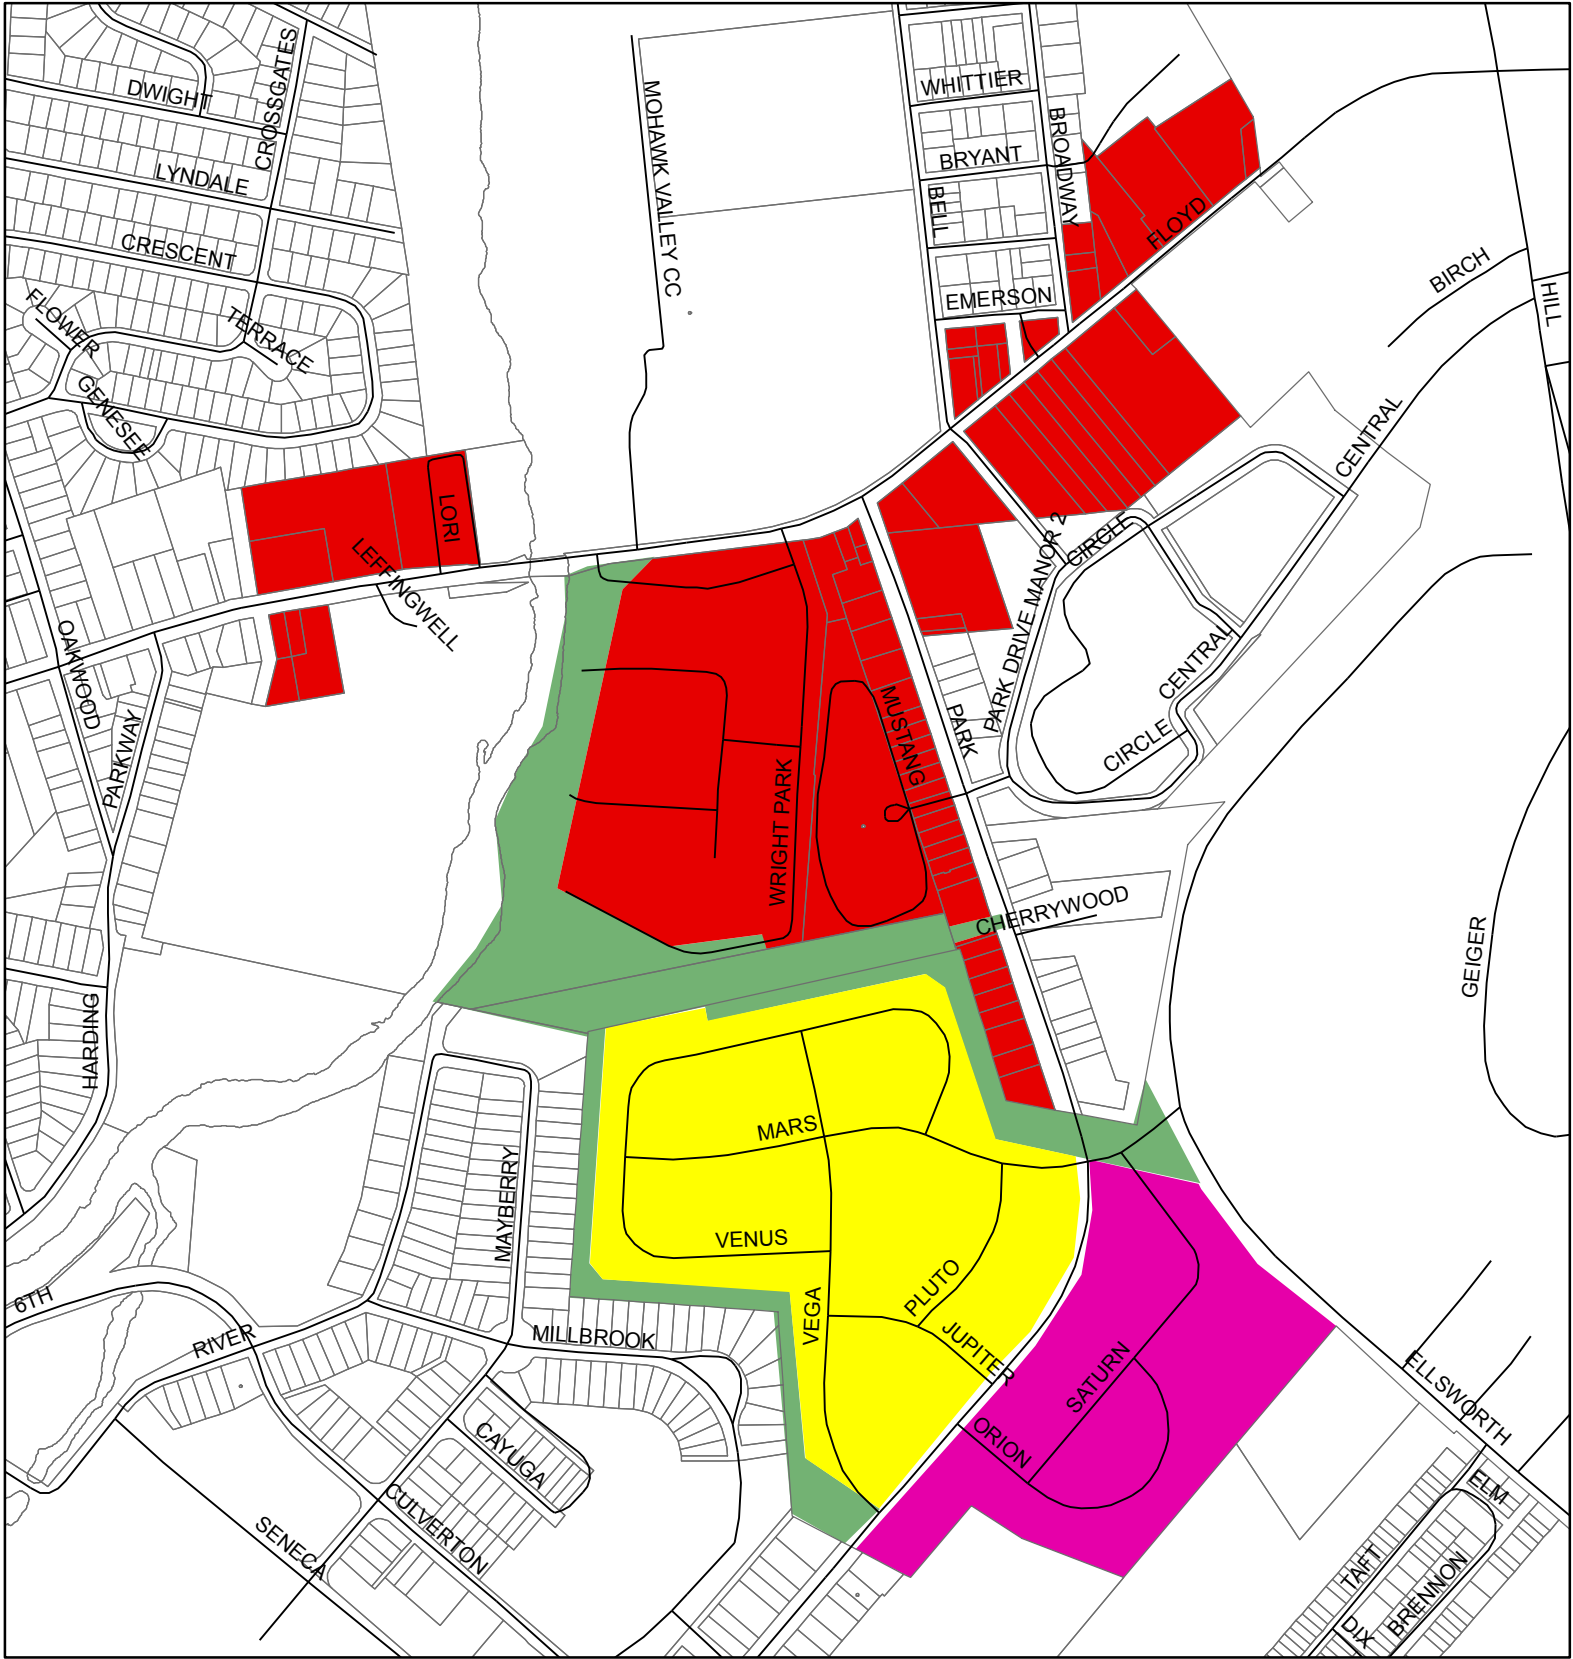

23.5 Woodhaven Redevelopment District Area Map

- Subarea_A
- Subarea_B
- Subarea_C
- Open Space